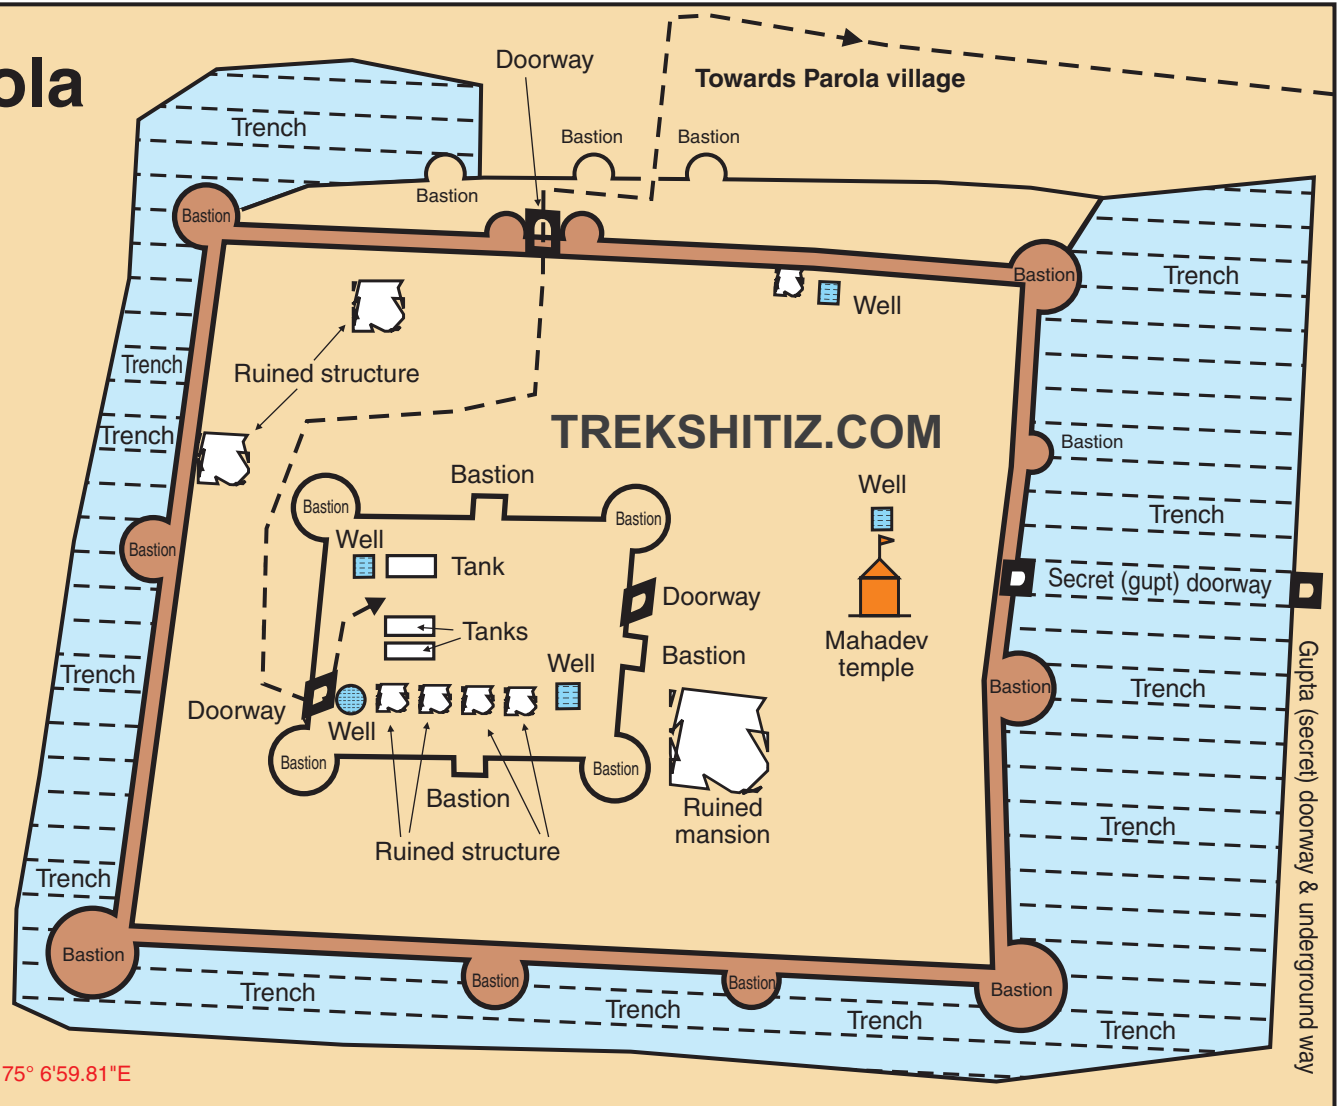

Parola

20°52'41.04"N, 75° 6'59.81"E

This map is copyrighted and published in the book FORTS THROUGH MAPS by Mahendra Govekar. Reproduction of this map in any form requires prior written permission. It is strictly prohibited to remove the name trekshitz.com from this map or to publish it under any other name, as this constitutes a violation of copyright law.